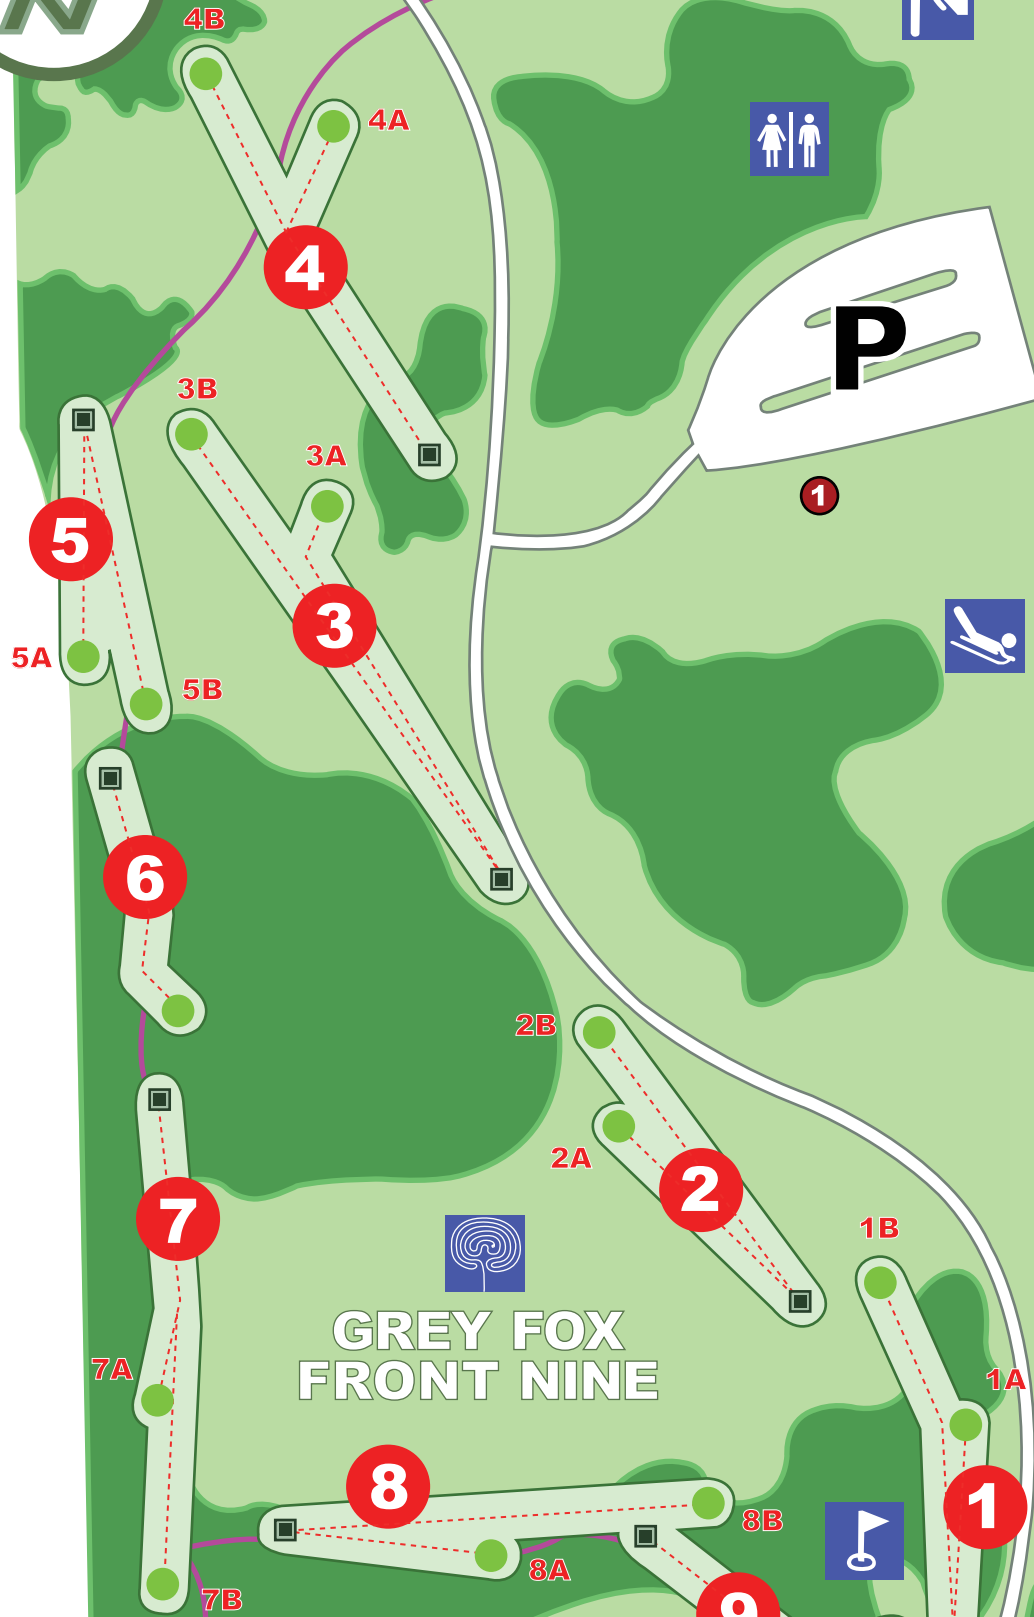

GRAY FOX DISC GOLF COURSE - HOLES 1-9

Tee	Open Area	Labyrinth
Basket	Wooded Area	Sledding
Picnic Area	Restrooms	Playground
Hiking Trails	Volleyball	Baseball Diamond
Parking	Disc Golf Course	Water Fountain