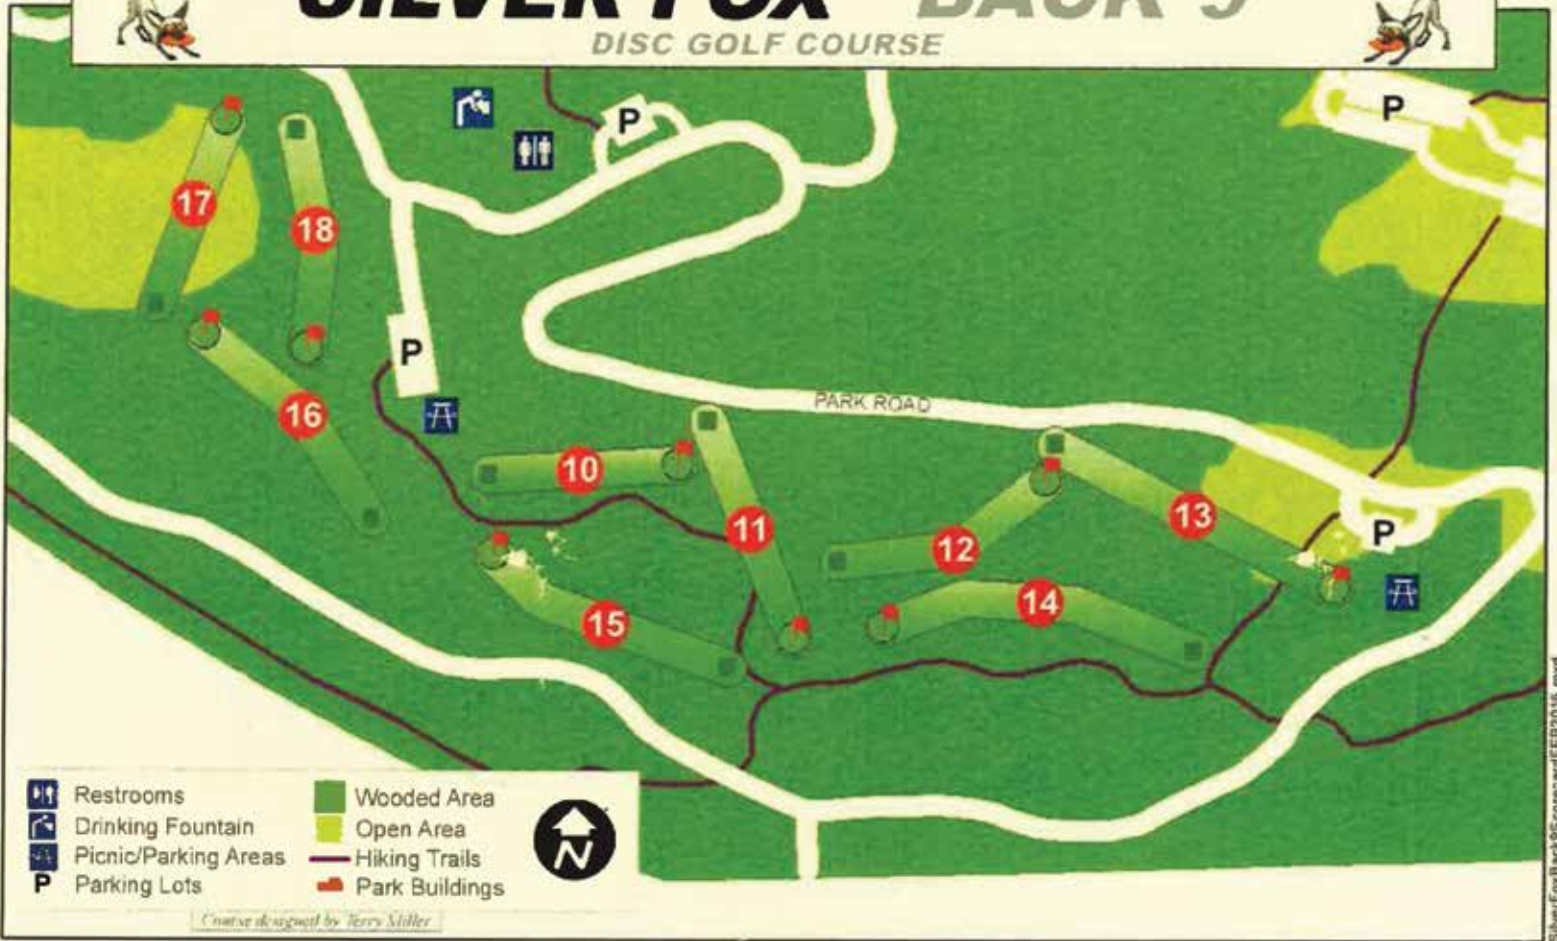

SILVER FOX DISC GOLF COURSE

SILVER FOX DISC GOLF COURSE HOLES 1 - 9

| Hole | 1 | 2 | 3 | 4 | 5 | 6 | 7 | 8 | 9 | Total |
|----------------|----|-----|-----|-----|-----|-----|-----|-----|-----|-------|
| Distance (Yds) | 98 | 108 | 110 | 131 | 139 | 167 | 120 | 102 | 160 | 1135 |
| Par | 3 | 3 | 3 | 3 | 3 | 4 | 3 | 3 | 4 | 29 |
| | | | | | | | | | | |
| | | | | | | | | | | |
| | | | | | | | | | | |

DATE:

SCORER:

ATTEST:

SILVER FOX BACK 9

DISC GOLF COURSE

Silver Fox Back 9 core card EB2016.mxd

SILVER FOX DISC GOLF COURSE HOLES 10 - 18

| Hole | 10 | 11 | 12 | 13 | 14 | 15 | 16 | 17 | 18 | Total |
|----------------|-----|-----|-----|-----|-----|-----|-----|-----|-----|-------|
| Distance (Yds) | 307 | 376 | 374 | 504 | 522 | 426 | 405 | 318 | 354 | 3586 |
| Par | 3 | 3 | 4 | 4 | 4 | 4 | 3 | 3 | 3 | 27 |
| | | | | | | | | | | |
| | | | | | | | | | | |
| | | | | | | | | | | |