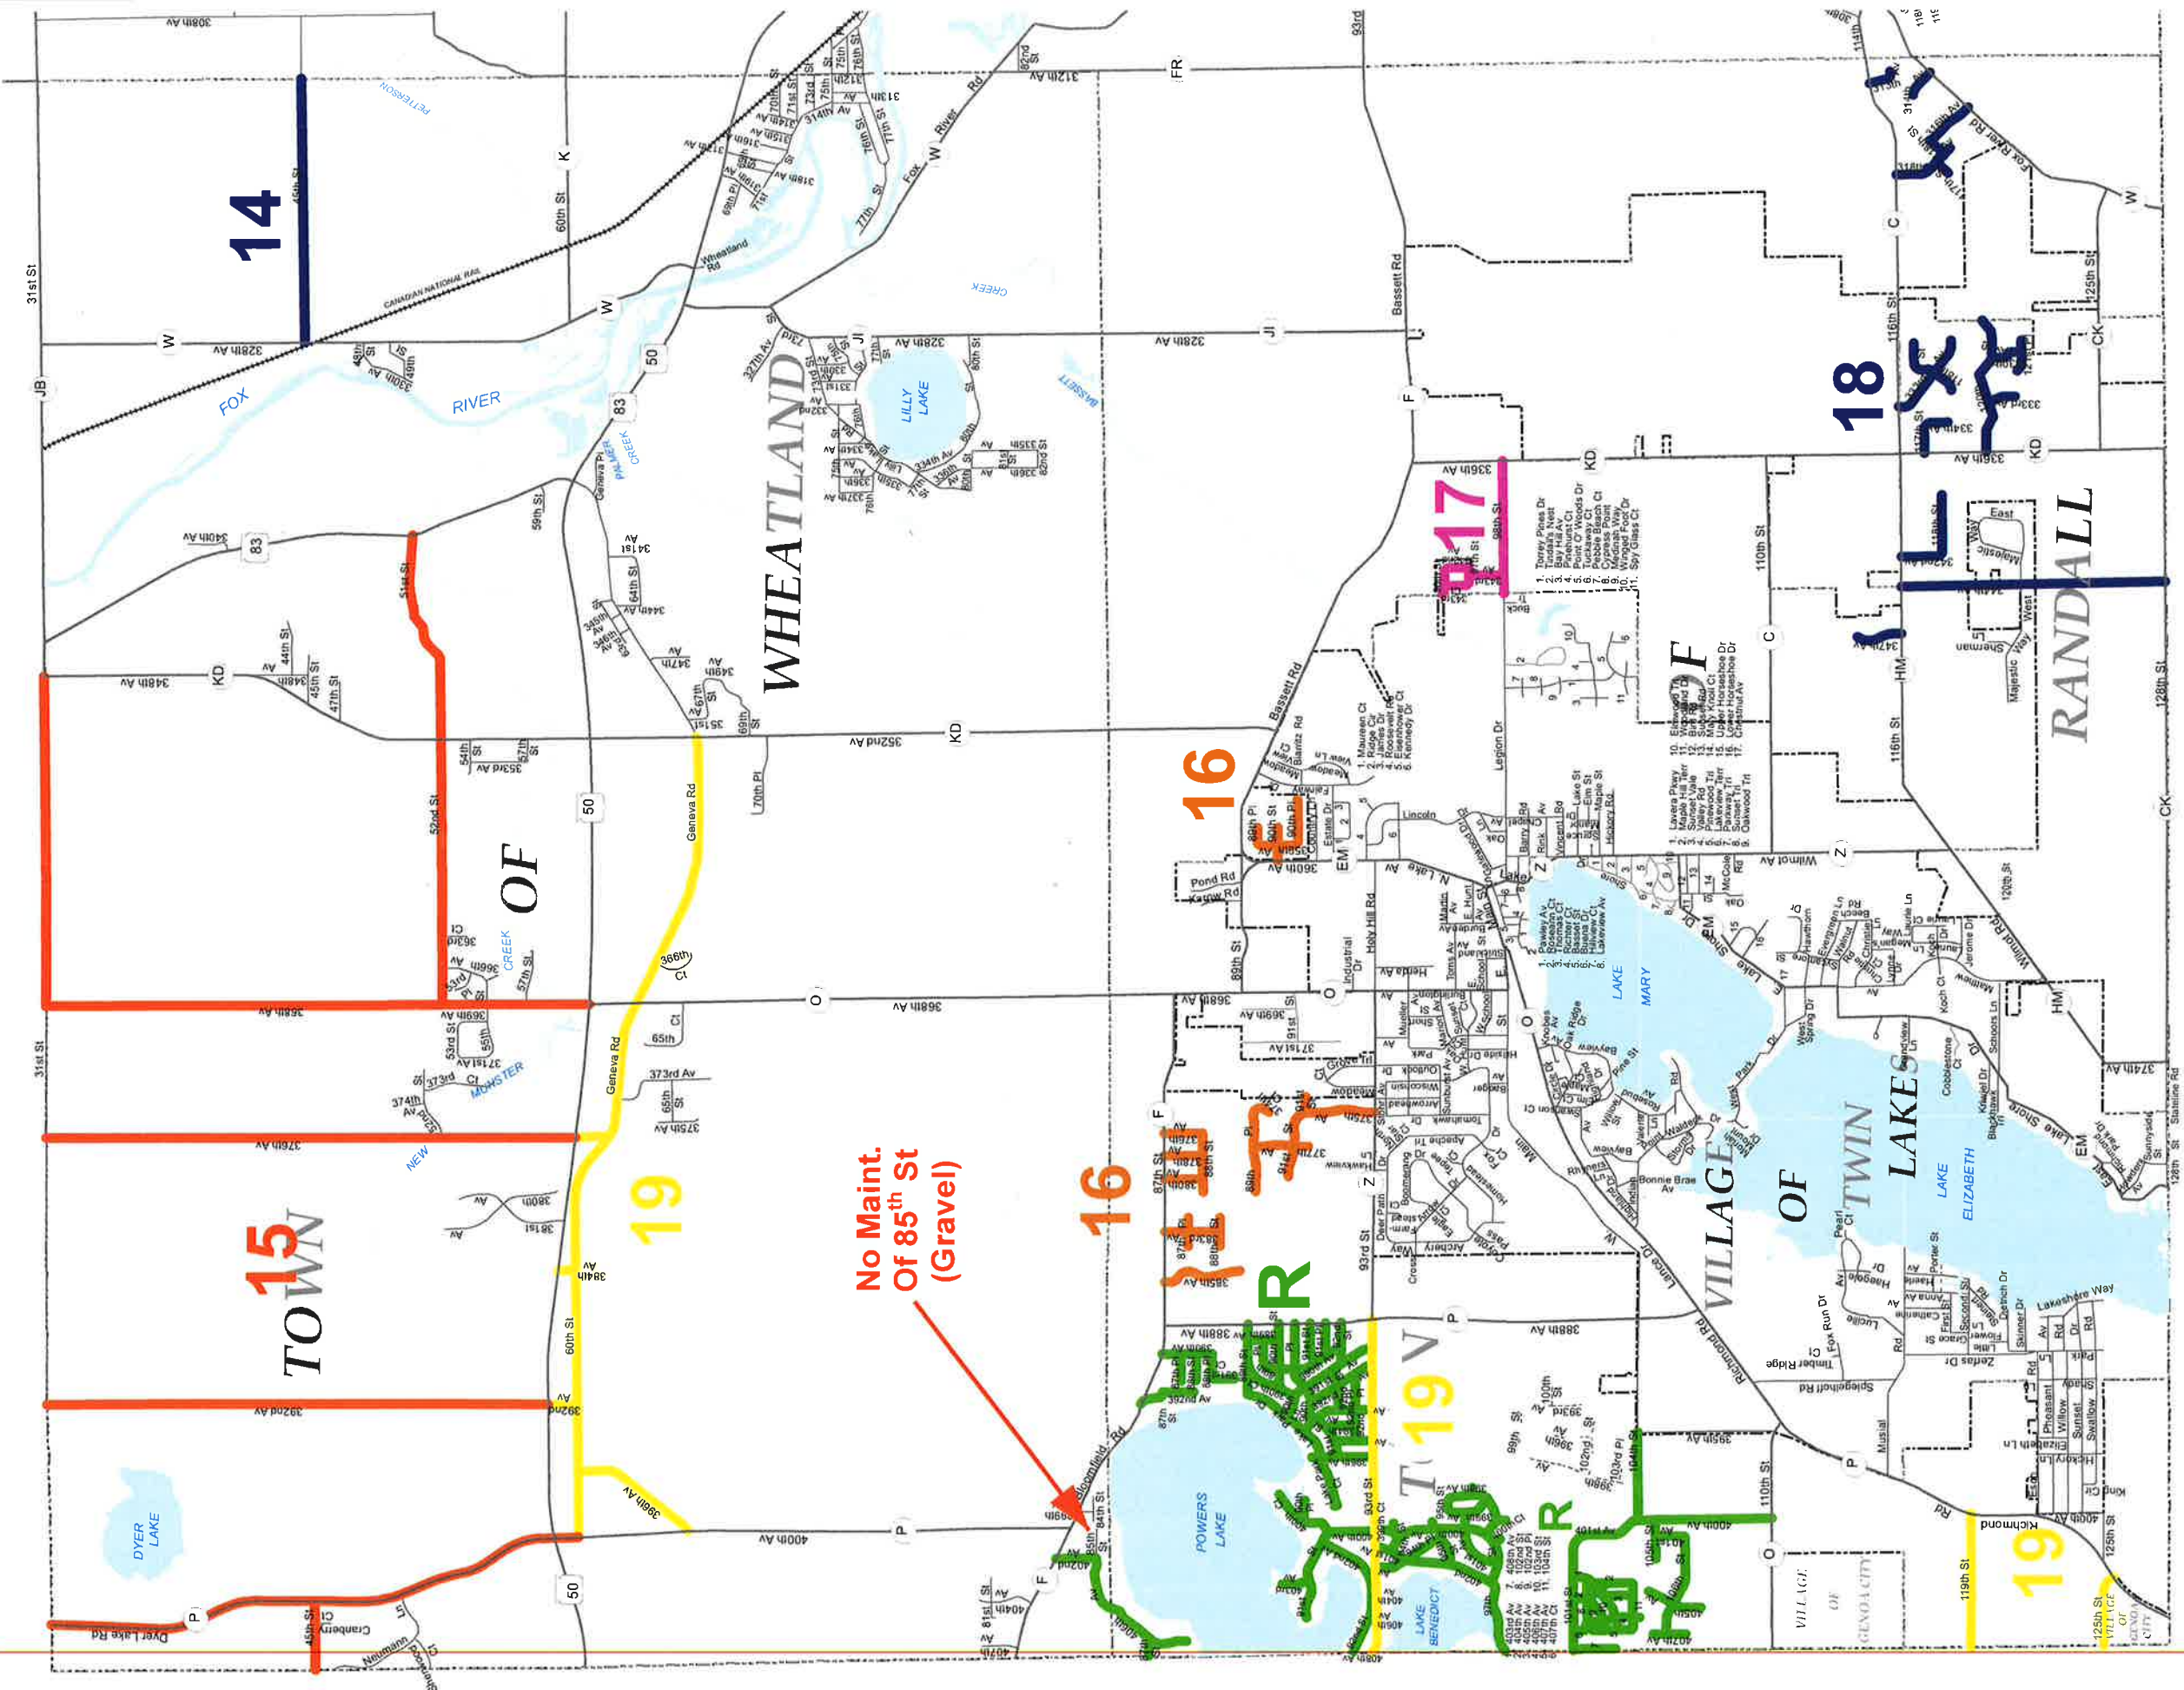

# KENOSHA COUNTY PLOWING PLAN 2015 - 2016

## Town Roads

- R - Randall**
- 14. Part of Route 14**
- 15. Part of Route 15**
- 16. Part of Route 16**
- 17. Part of Route 17**
- 18. Part of Route 18**
- 19. Part of Route 19**