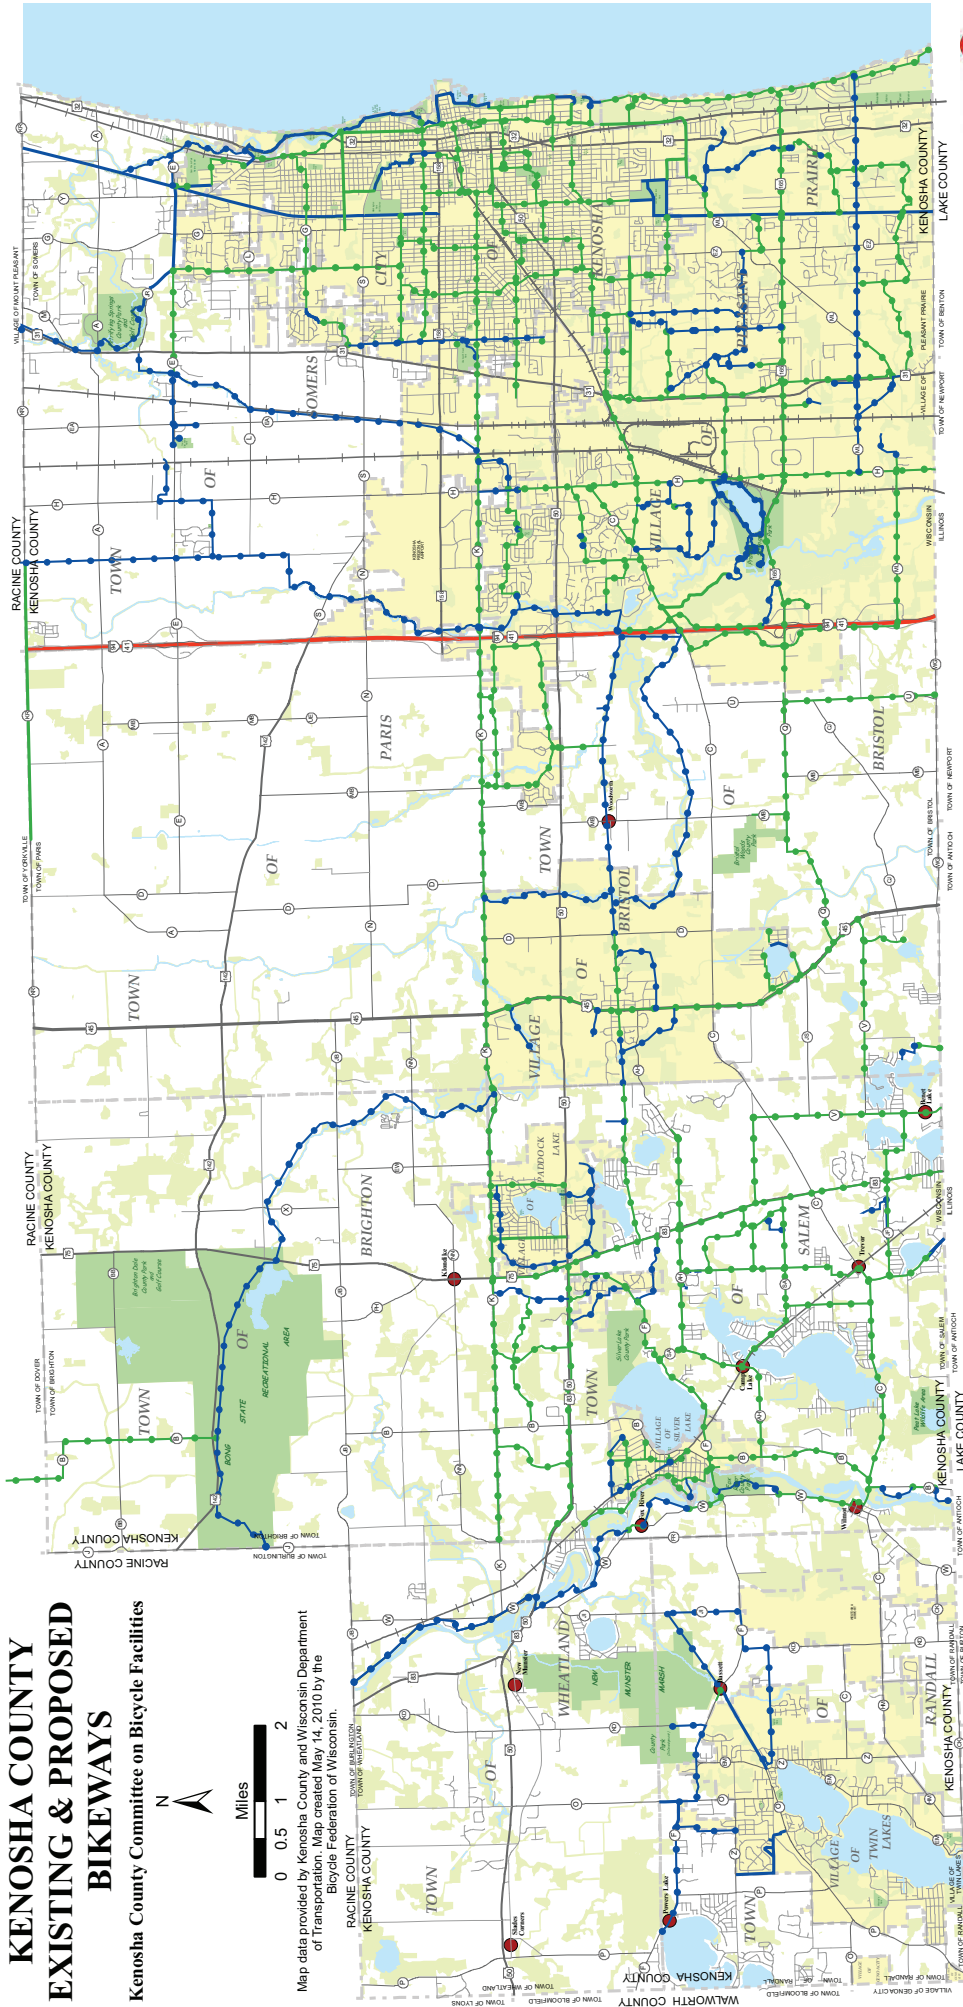

# KENOSHA COUNTY EXISTING & PROPOSED BIKEWAYS

Kenosha County Committee on Bicycle Facilities

Map data provided by Kenosha County and Wisconsin Department of Transportation. Map created May 14, 2010 by the Bicycle Federation of Wisconsin.

## Legend

- Road Symbols**
  - Interstate Highway
  - U.S Highway
  - State Highway
  - County Highway
  - Other Road
- Other Symbols**
  - Railroad
  - Municipal Border
  - Unincorporated Village
- Existing Bikeways**
  - On-Street
  - Off-Street
- Proposed Bikeways**
  - On-Street
  - Off-Street
- Parks**
  - Parks
- Environmental Corridors**
  - Environmental Corridors
  - Water