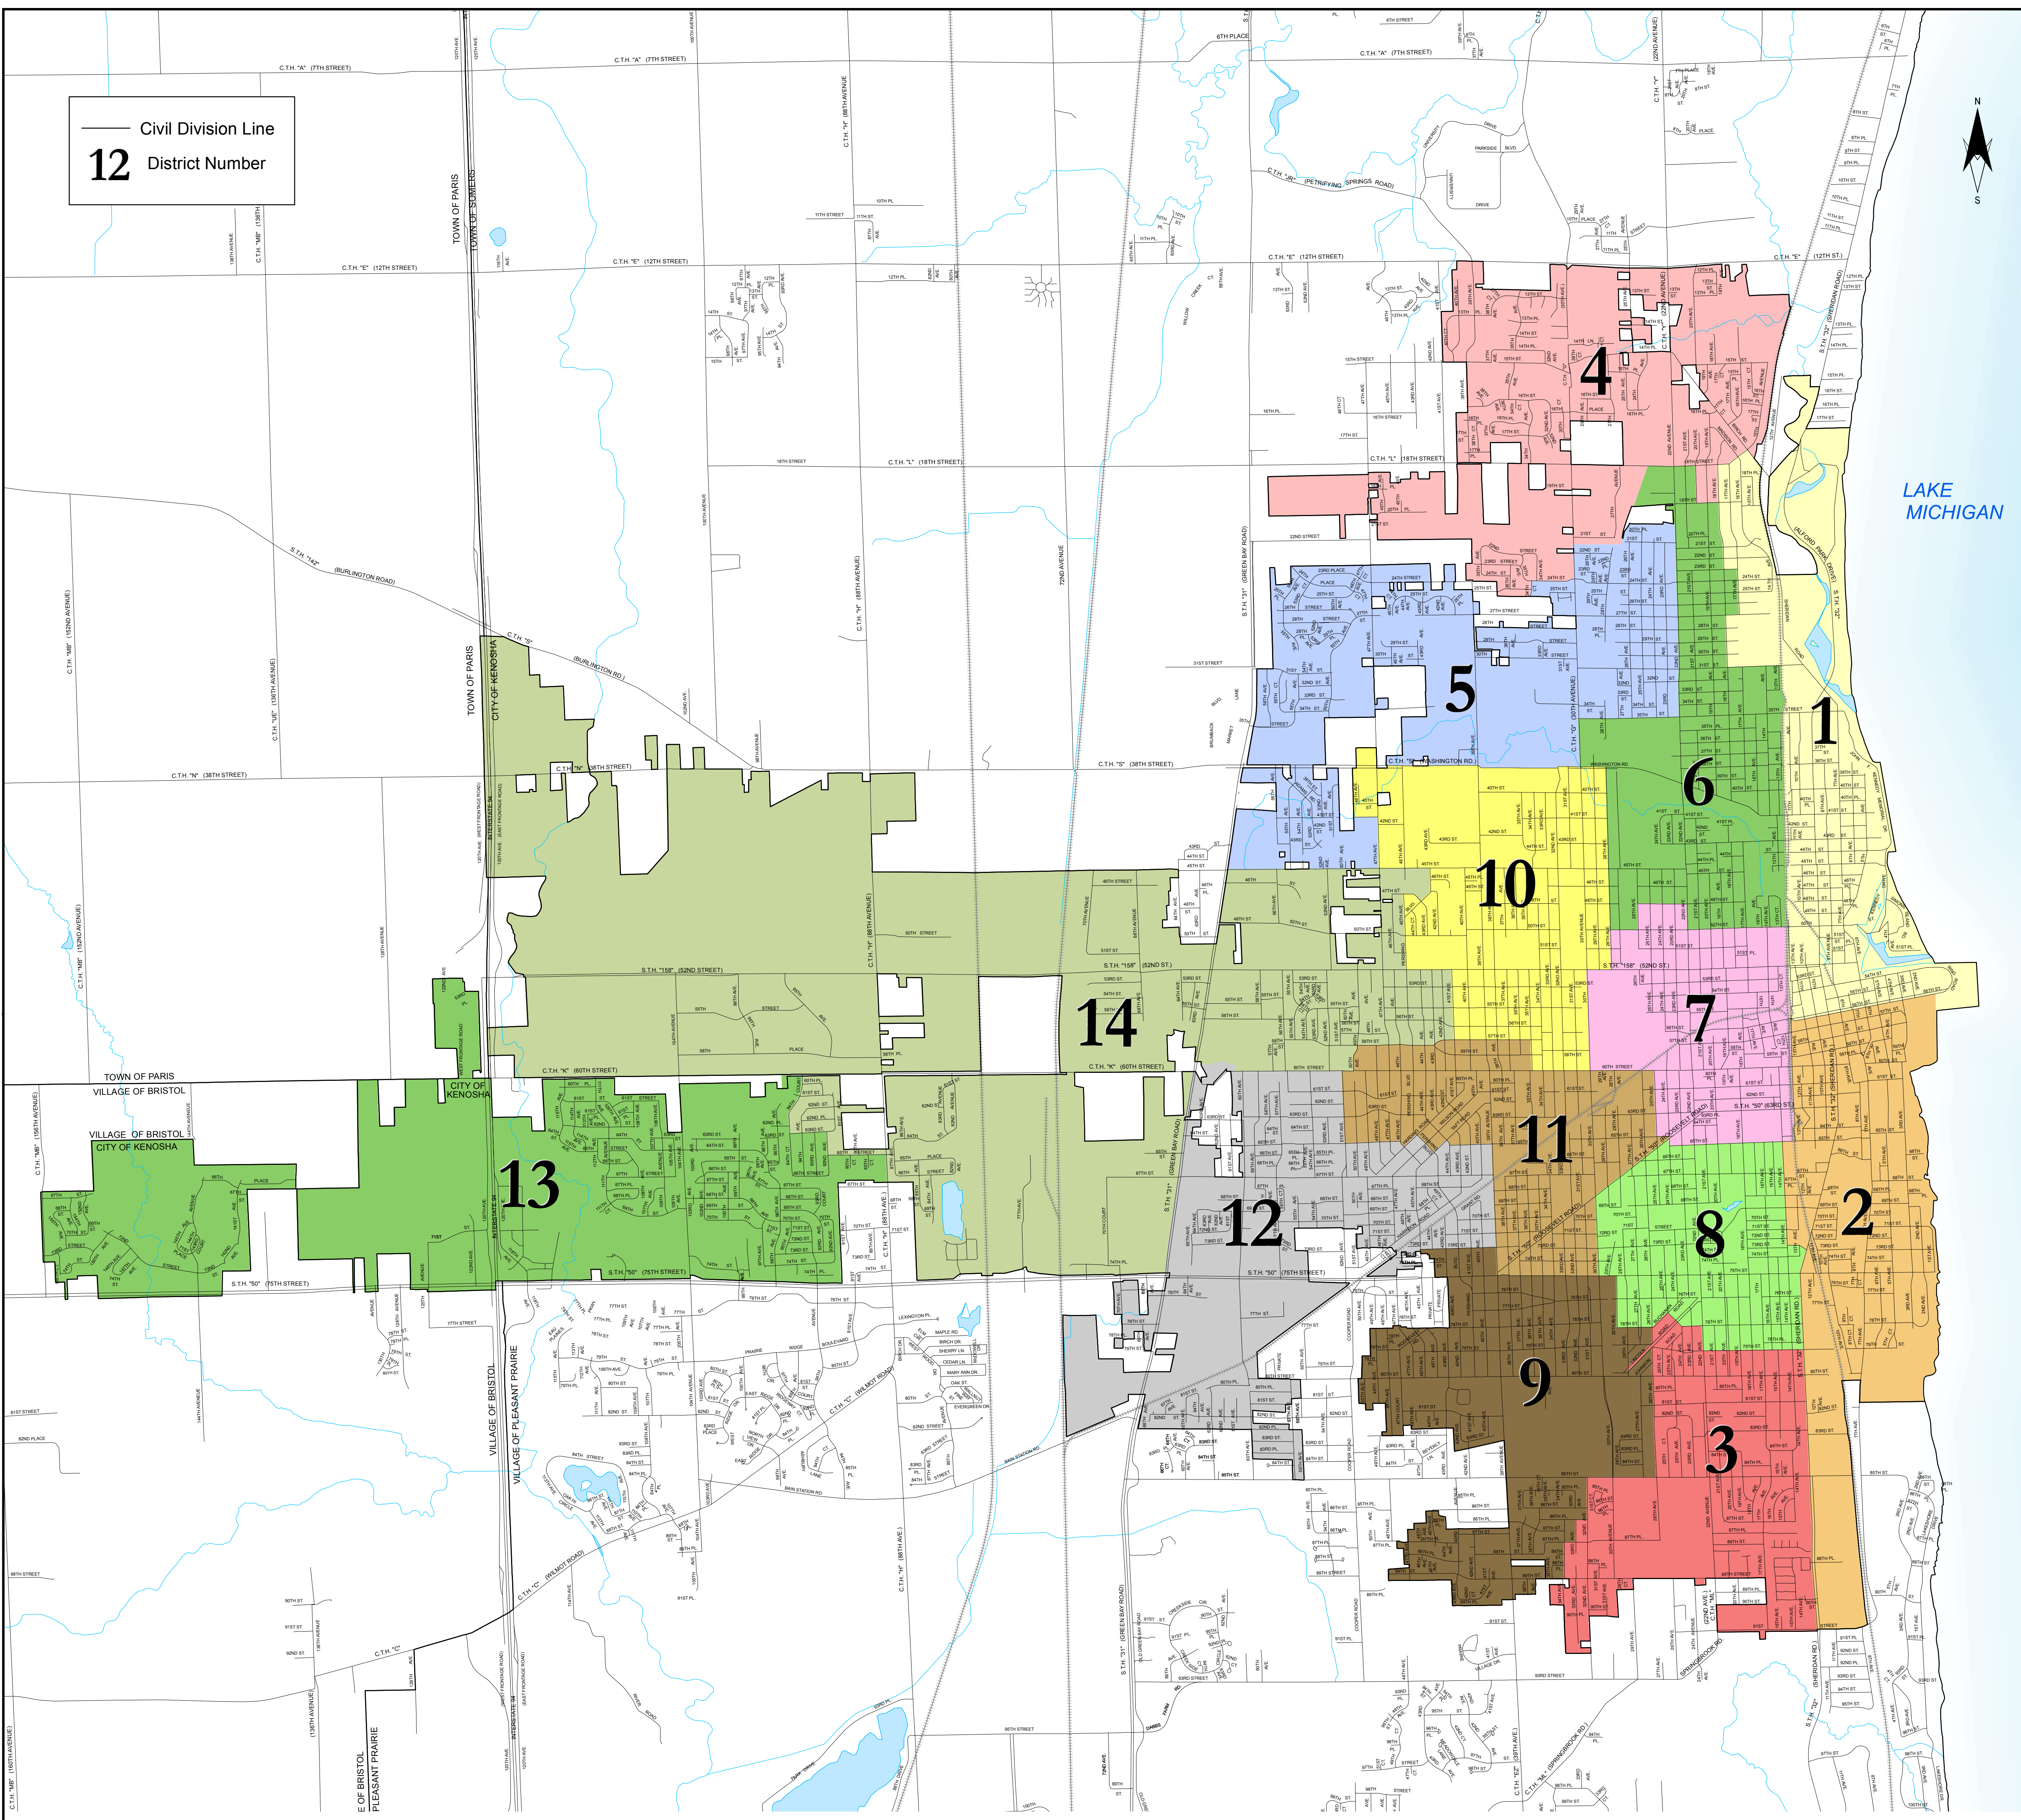

Civil Division Line
12 District Number

14 Supervisory Districts

In The City of Kenosha

APPROVED PLAN
KENOSHA COUNTY, WISCONSIN

ADOPTED BY THE KENOSHA COUNTY BOARD ON NOVEMBER 15, 2011